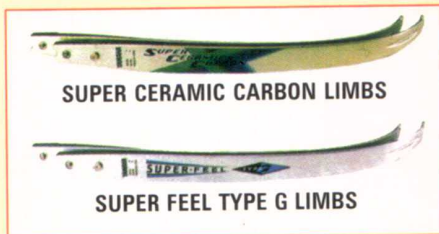

SUPER FORGED HANDLE AND GOLD MEDAL WINNING EOLLA BOWS

Yamaha bows have struck Olympic Gold again in 1996 with Korea's Kyung-Wook Kim winning the Ladies individual competition. This is added to Golds at Moscow, Seoul and Los Angeles Olympics. Yamaha have an enviable record in top competitions.

Handles available

Super Forged in short right hand only. Released summer 1996. Includes unique vibration damping limb pockets, a selection of clicker plates and Eolla Grip. A winner in beautiful colours, Black, Silver, Blue or Red – as picture to left.

Eolla Magnesium in long and short right hand plus short left hand. The Double Olympic Medal winning handle in a range of colours and sizes.

Please note: these handles have metric threads for stabilisers, sight and clicker.

Limbs Available

Superfeel range: Super Ceramic Carbon and Superfeel Type G.

Released in 1996, these are available over a wide range of sizes and weights. See Chart. Features include unique limb aligning pivot pins and power recurve string grooves.

Eolla Range in Ceramic Carbon, Carbon Graphite or Lamina Glass. The forerunners of the Superfeel. See Chart for sizes.

Bow Length	Combination		Super Ceramic Carbon
	Handle	Limb	
66"	SHORT	Medium	34-50 lbs.
68"	LONG	Medium	33-49 lbs.
68"	SHORT	Long	34-47 lbs.
70"	LONG	Long	33-46 lbs.

Bow Length	Combination		Super Feel Type "G"
	Handle	Limb	
64"	SHORT	Short	30-42 lbs. (every 2 lbs.)
66"	SHORT	Medium	30-44 lbs. (every 2 lbs.)
(68")	SHORT	Long	34-42 lbs. (every 2 lbs.)
(66")	LONG	Short	29-41 lbs. (every 2 lbs.)
68"	LONG	Medium	29-43 lbs. (every 2 lbs.)
70"	LONG	Long	33-41 lbs. (every 2 lbs.)

Master String Height: 64": 8¼", 66" & 68": 8½", 70": 8¾"
Draw Weight: measured at 26" from pivot point

Eolla Magnesium Handle

Draw weight
(measured at 26" from pivot)