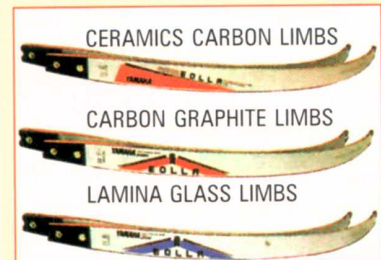

Eolla Range in Ceramic Carbon, Carbon Graphite or Lamina Glass. The forerunners of the Superfeel. See Chart for sizes.

Super Feel Forged Handle

Bow Length	Combination		Super Ceramic Carbon
	Handle	Limb	
66"	SHORT	Medium	34-50 lbs.
68"	LONG	Medium	33-49 lbs.
68"	SHORT	Long	34-47 lbs.
70"	LONG	Long	33-46 lbs.

Bow Length	Combination		Super Feel Type "G"
	Handle	Limb	
64"	SHORT	Short	30-42 lbs. (every 2 lbs.)
66"	SHORT	Medium	30-44 lbs. (every 2 lbs.)
(68")	SHORT	Long	34-42 lbs. (every 2 lbs.)
(66")	LONG	Short	29-41 lbs. (every 2 lbs.)
68"	LONG	Medium	29-43 lbs. (every 2 lbs.)
70"	LONG	Long	33-41 lbs. (every 2 lbs.)

Master String Height: 64": 8¼", 66" & 68": 8½", 70": 8¾"
Draw Weight: measured at 26" from pivot point

Sue McGrath - UK 1300 Shooter

Eolla Magnesium Handle

Simon Needham - UK Olympic Squad

Draw weight
(measured at 26" from pivot)

Bow Length	Combination		"EOLLA" Ceramics Carbon, Carbon Graphite, Lamina Glass
	Handle	Limb	
64"	Short	Short	30-43 lbs.
		Medium	30-49 lbs.
(68")	Long	Long	35-45 lbs.
		Short	29-42 lbs.
(66")	Long	Medium	29-48 lbs.
		Long	34-44 lbs.